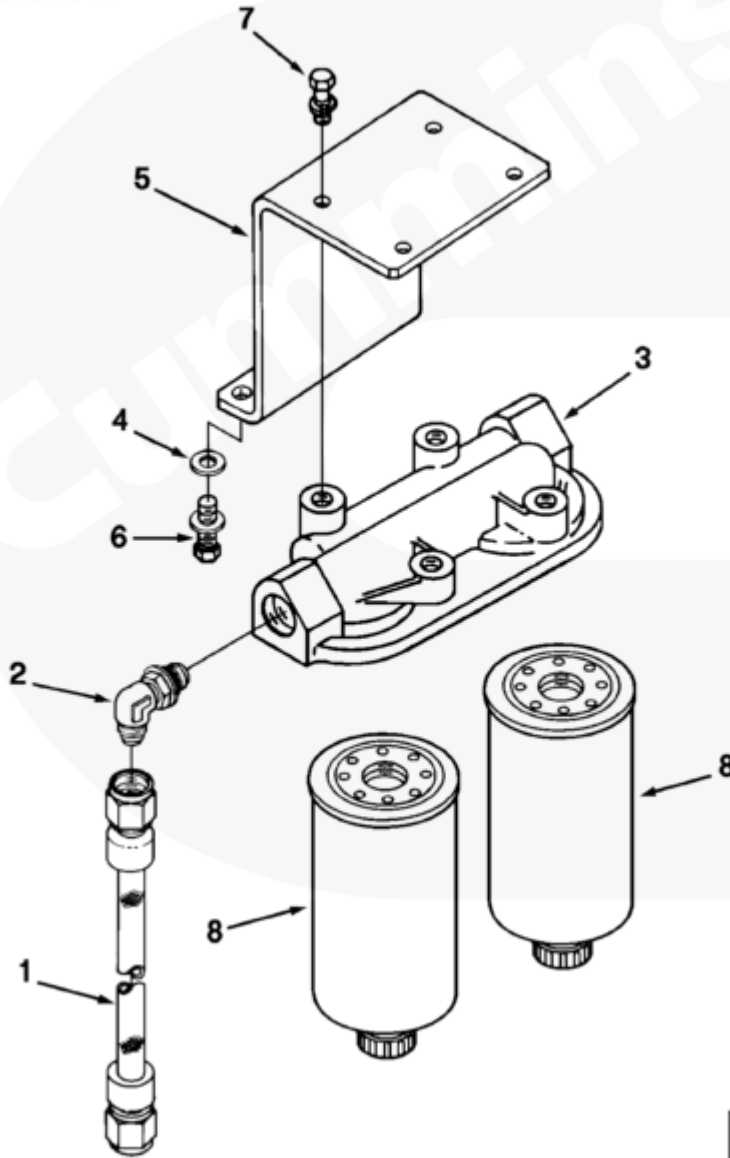

# Parts Catalog - Option Detail

Electronic Parts Catalog - Option Detail				
Option	Group	Graphic	Film Card	Date
FF1066	06.04	ff101gr	F	13-NOV-92
<b>Engines</b>	NH/NT 855, NT495, NT743, NTA855 N106			

©Cummins Inc

ff101gr

[SMALL](#) | [MEDIUM](#) | [LARGE](#)

Cart	Ref No	Part Number	Part Description	Required	Remarks
<a href="#">View My Cart</a>					
		<a href="#">FF1066</a>	Fuel Filter		

					Fuel Filter
					Fuel filter with dual spin-
					on cartridges mounted on
					port side of engine.
					Aeroquip FC-234 fuel hose.
					For Brazil use AS-10022-SS
					in place of AM-10022-SS.
	1	<a href="#">AM100220 SS</a>	Flexible Hose	1	
<input type="checkbox"/>	2	<a href="#">129859</a>	Male Union Elbow	2	
<input type="checkbox"/>	3	<a href="#">212013</a>	Fuel Filter Head	1	
<input type="checkbox"/>	4	<a href="#">70880</a>	Plain Washer	2	3/8 Inch
<input type="checkbox"/>	5	<a href="#">3011380</a>	Filter Bracket	1	
<input type="checkbox"/>	6	<a href="#">3034526</a>	Captive Washer Cap Screw	2	7/16 - 20 x 1 3/4 Inch
<input type="checkbox"/>	7	<a href="#">3010596</a>	Captive Washer Cap Screw	4	3/8 - 16 x 1 1/4 in.
<input type="checkbox"/>	8	<a href="#">3315847</a>	Fuel Filter	2	Purchase Cummins Filtration.